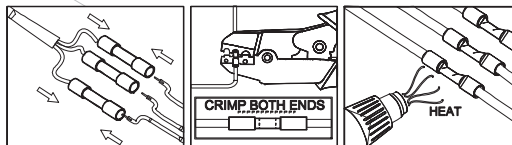

ORIGIN RC RT 07 (7.2W)

Installation Manual

1

Attention

Before any maintenance switch off the main power.

2

Cut-out 163x32mm

3

4

Attention!

Make sure that all connections are properly executed in order to maintain the wiring ip grade.

5

6