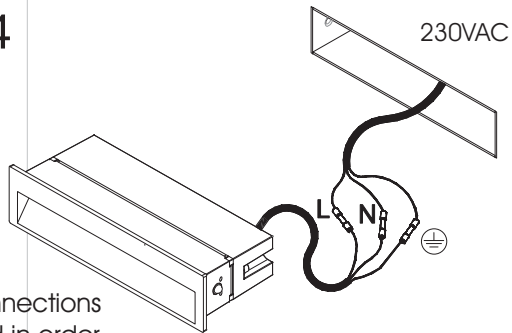

ORIGIN RC RT 07 (7.2W)

Installation Manual

1

Attention

Before any maintenance switch off the main power.

2

Cut-out 163x32mm

3

4

Attention!

Make sure that all connections are properly executed in order to maintain the wiring ip grade.

5

6